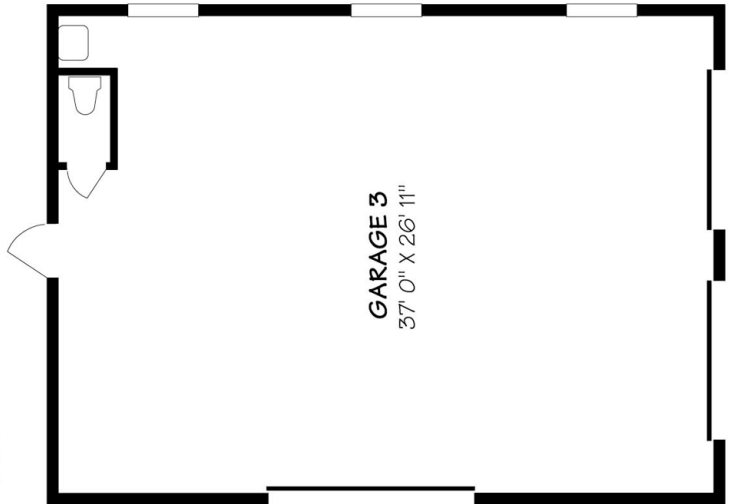

## Guest Apartment & Garages

Scale: 5 ft. 10 ft. 15 ft. 20 ft. 25 ft.  
 This information is compiled from sources deemed reliable but accuracy is not guaranteed.  
 David Heidelberger • Design & Graphics • 805-965-4857 • Santa Barbara

**GUEST APARTMENT**  
 ±1114 Square Feet

**LOWER LEVEL**

**GARAGE / WORKSHOP**  
 ±1083 Square Feet