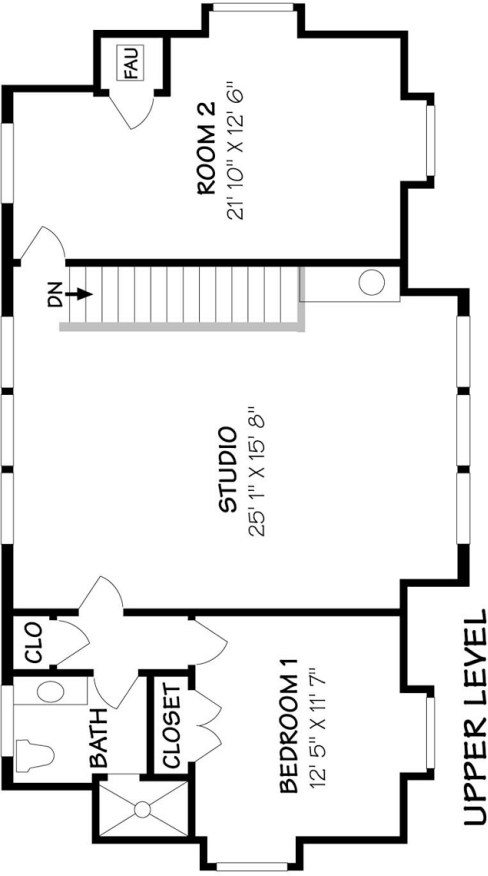

## Guest Apartment & Garages

Scale: 5 ft. 10 ft. 15 ft. 20 ft. 25 ft.  
 This information is compiled from sources deemed reliable but accuracy is not guaranteed.  
 David Heidelberger • Design & Graphics • 805-965-4857 • Santa Barbara

**GUEST APARTMENT**  
 ±1114 Square Feet

**LOWER LEVEL**

**GARAGE / WORKSHOP**  
 ±1083 Square Feet