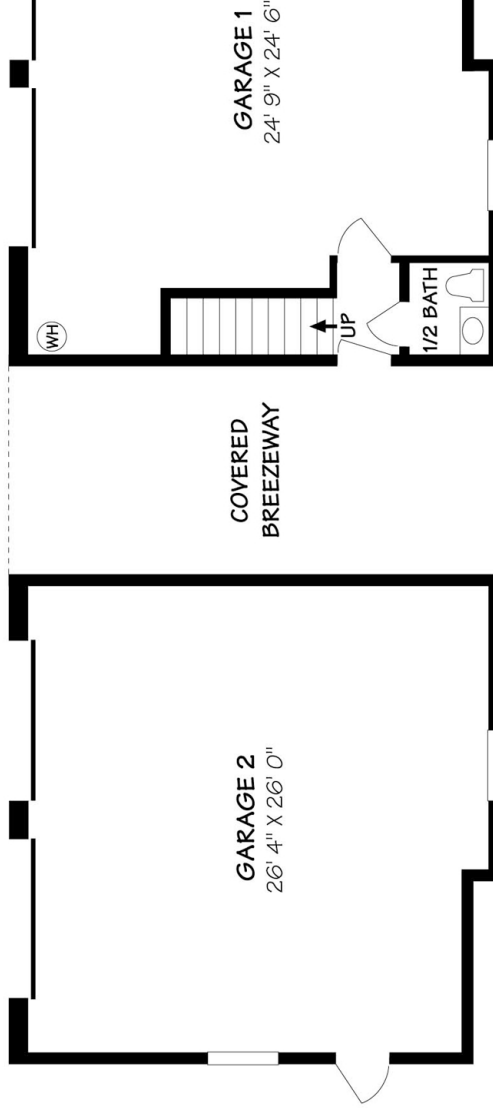

# 1045 VIA CHAPARRAL

## Guest Apartment & Garages

Scale: 5 ft. 10 ft. 15 ft. 20 ft. 25 ft.  
 This information is compiled from sources deemed reliable but accuracy is not guaranteed.  
 David Heidelberger • Design & Graphics • 805-965-4857 • Santa Barbara

**GUEST APARTMENT**  
 ±1114 Square Feet

**LOWER LEVEL**

**GARAGE / WORKSHOP**  
 ±1083 Square Feet