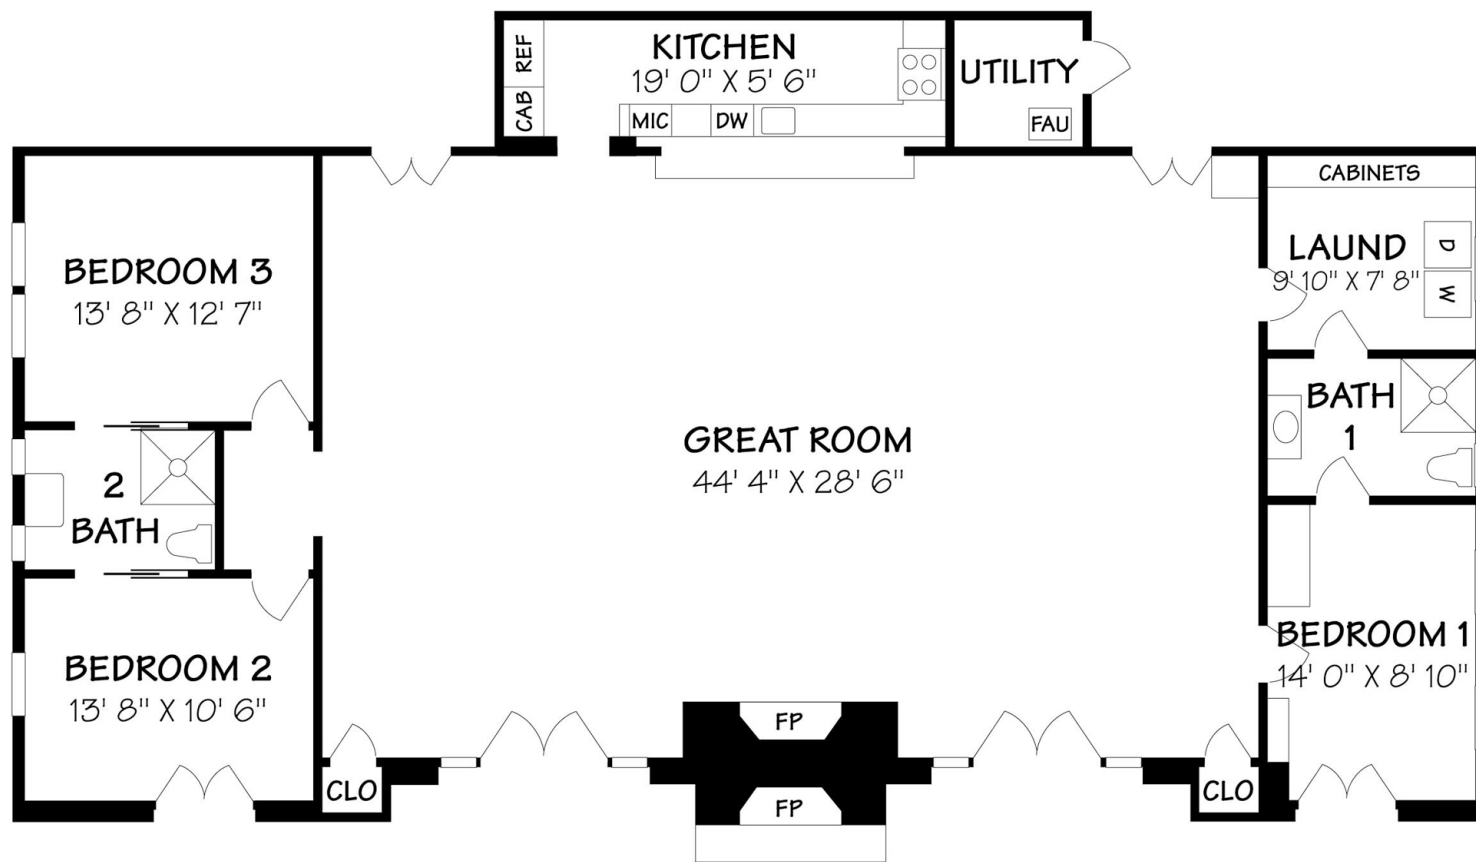

**1144 E. MOUNTAIN DRIVE**  
 ±11,022 Square Feet

Scale: 5 ft. 10 ft. 15 ft. 20 ft. 25 ft.  
 This information is compiled from sources deemed reliable but accuracy is not guaranteed.  
 David Heidelberger • Design & Graphics • 805-965-4857 • Santa Barbara

**STUDIO**

**GUEST HOUSE**

## 1144 E. MOUNTAIN DRIVE GUEST HOUSE and STUDIO

Guest House ±2302 Square Feet

Studio ±397 Square Feet

Scale: 5 ft. 10 ft. 15 ft. 20 ft. 25 ft.

This information is compiled from sources deemed reliable but accuracy is not guaranteed.  
David Heidelberg • Design & Graphics • 805-965-4857 • Santa Barbara