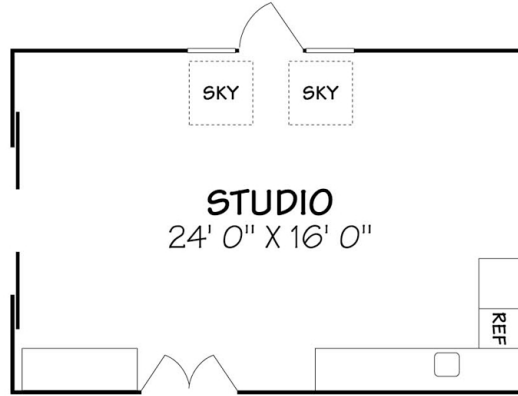

**1144 E. MOUNTAIN DRIVE**  
 ±11,022 Square Feet

Scale: 5 ft. 10 ft. 15 ft. 20 ft. 25 ft.  
 This information is compiled from sources deemed reliable but accuracy is not guaranteed.  
 David Heidelberger • Design & Graphics • 805-965-4857 • Santa Barbara

**STUDIO**

**GUEST HOUSE**

## 1144 E. MOUNTAIN DRIVE GUEST HOUSE and STUDIO

Guest House ±2302 Square Feet

Studio ±397 Square Feet

Scale: 5 ft. 10 ft. 15 ft. 20 ft. 25 ft.

This information is compiled from sources deemed reliable but accuracy is not guaranteed.  
David Heidelberg • Design & Graphics • 805-965-4857 • Santa Barbara