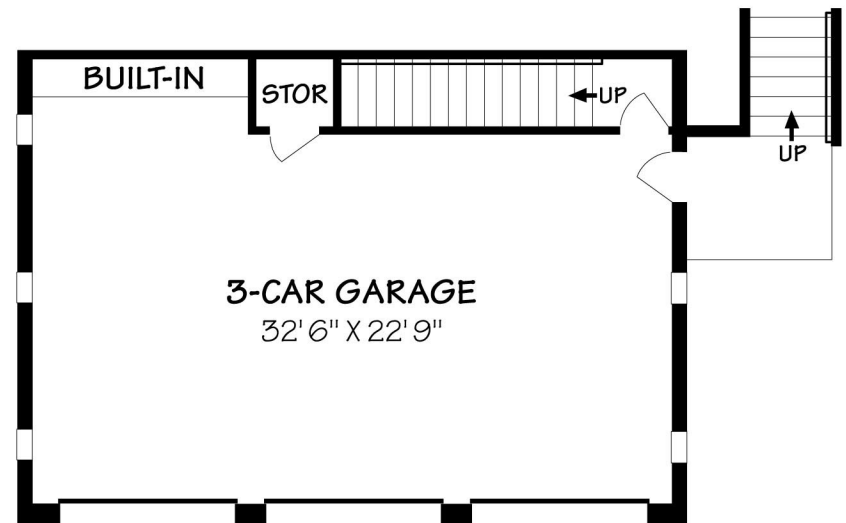

LOWER FLOOR

1174 GLENVIEW ROAD

Residence ±6305 Square Feet
Garage ±765 Square Feet

Scale: 5 ft. 10 ft. 15 ft. 20 ft. 25 ft.
This information is compiled from sources deemed reliable but accuracy is not guaranteed.
David Heidelberger • Design & Graphics • 805-965-4857 • Santa Barbara

UPPER FLOOR

1174 GLENVIEW ROAD - pg. 2

Garage ±816 Square Feet
Exercise ±578 Square Feet
Cabana ±418 Square Feet

Scale: 5 ft. 10 ft. 15 ft. 20 ft. 25 ft.

This information is compiled from sources deemed reliable but accuracy is not guaranteed.
 David Heidelberger • Design & Graphics • 805-965-4857 • Santa Barbara