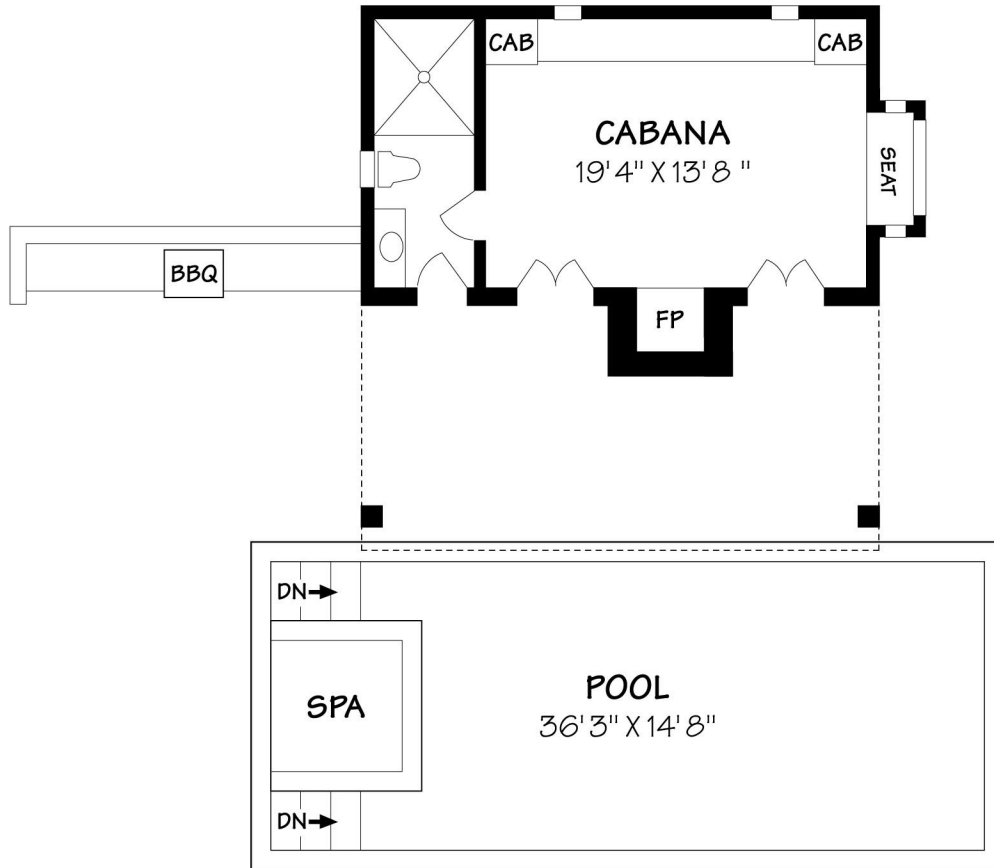

LOWER FLOOR

1174 GLENVIEW ROAD

Residence ±6305 Square Feet
Garage ±765 Square Feet

Scale: 5 ft. 10 ft. 15 ft. 20 ft. 25 ft.
This information is compiled from sources deemed reliable but accuracy is not guaranteed.
David Heidelberger • Design & Graphics • 805-965-4857 • Santa Barbara

UPPER FLOOR

1174 GLENVIEW ROAD - pg. 2

Garage ±816 Square Feet
Exercise ±578 Square Feet
Cabana ±418 Square Feet

Scale: 5 ft. 10 ft. 15 ft. 20 ft. 25 ft.

This information is compiled from sources deemed reliable but accuracy is not guaranteed.
 David Heidelberger • Design & Graphics • 805-965-4857 • Santa Barbara