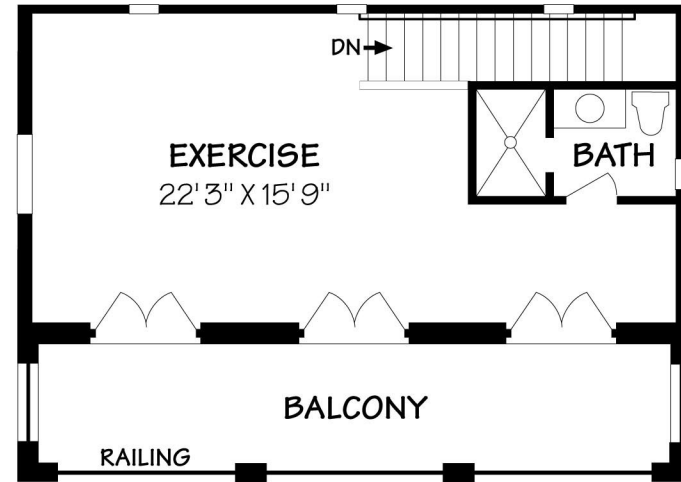

LOWER FLOOR

1174 GLENVIEW ROAD

Residence ±6305 Square Feet
Garage ±765 Square Feet

Scale: 5 ft. 10 ft. 15 ft. 20 ft. 25 ft.
This information is compiled from sources deemed reliable but accuracy is not guaranteed.
David Heidelberger • Design & Graphics • 805-965-4857 • Santa Barbara

UPPER FLOOR

1174 GLENVIEW ROAD - pg. 2

Garage ±816 Square Feet
Exercise ±578 Square Feet
Cabana ±418 Square Feet

Scale: 5 ft. 10 ft. 15 ft. 20 ft. 25 ft.

This information is compiled from sources deemed reliable but accuracy is not guaranteed.
 David Heidelberger • Design & Graphics • 805-965-4857 • Santa Barbara