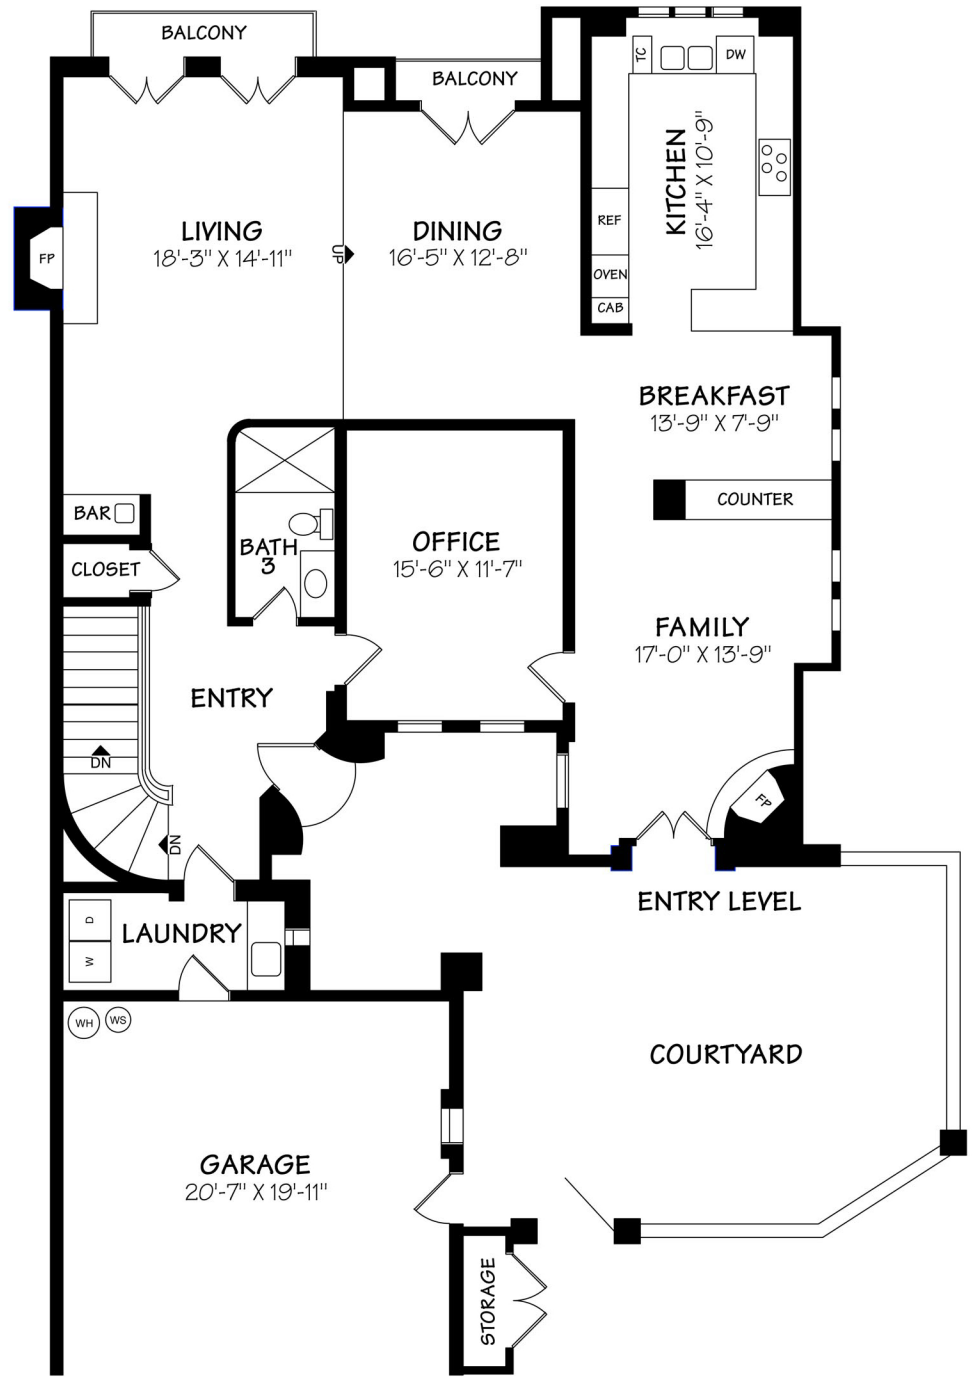

LOWER LEVEL

130 VIA ALICIA
 Residence ±3236 Square Feet
 Garage ±469 Square Feet

Scale: 5 ft. 10 ft. 15 ft. 20 ft. 25 ft.

This information is compiled from sources deemed reliable but accuracy is not guaranteed.
 David Heidelberg • Design & Graphics • 805-965-4857 • Santa Barbara

ENTRY LEVEL

COURTYARD