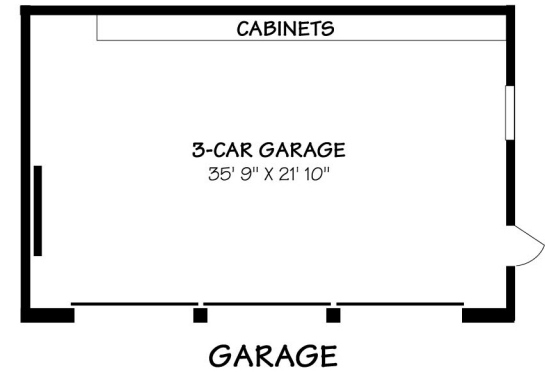

UPPER LEVEL

**1445 EAST MOUNTAIN DRIVE**  
 Residence ±5280 Square Feet  
 Garage ±837 Square Feet

Scale: 5 ft. 10 ft. 15 ft. 20 ft. 25 ft.

This information is compiled from sources deemed reliable but accuracy is not guaranteed.  
 David Heidelberg • Design & Graphics • 805-965-4857 • Santa Barbara