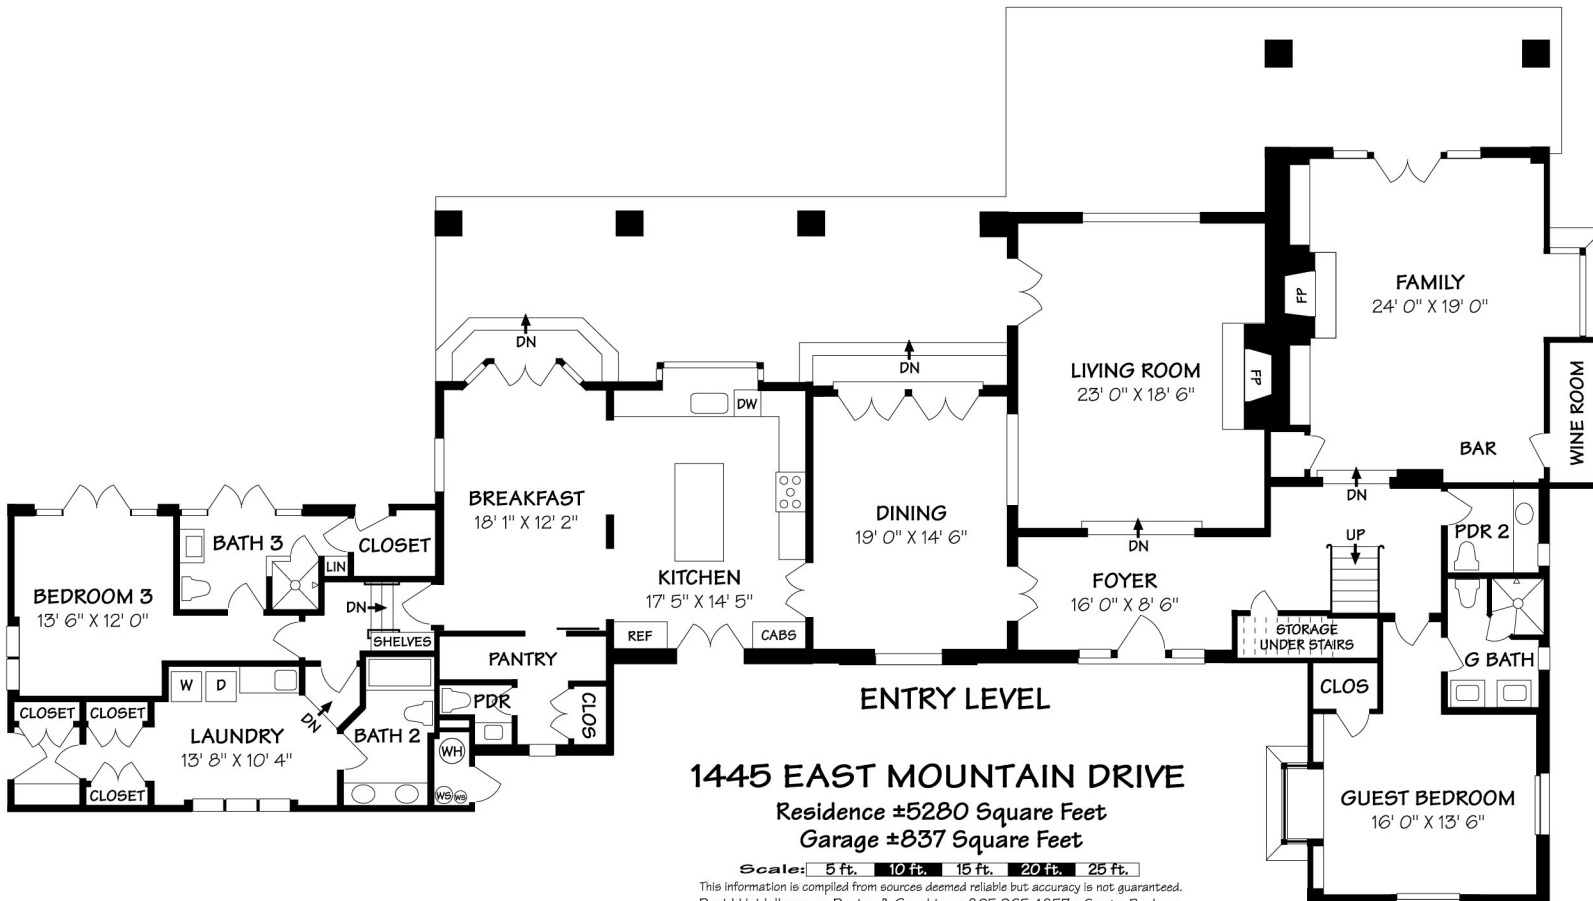

UPPER LEVEL

**1445 EAST MOUNTAIN DRIVE**  
 Residence ±5280 Square Feet  
 Garage ±837 Square Feet

Scale: 5 ft. 10 ft. 15 ft. 20 ft. 25 ft.

This information is compiled from sources deemed reliable but accuracy is not guaranteed.  
 David Heidelberg • Design & Graphics • 805-965-4857 • Santa Barbara