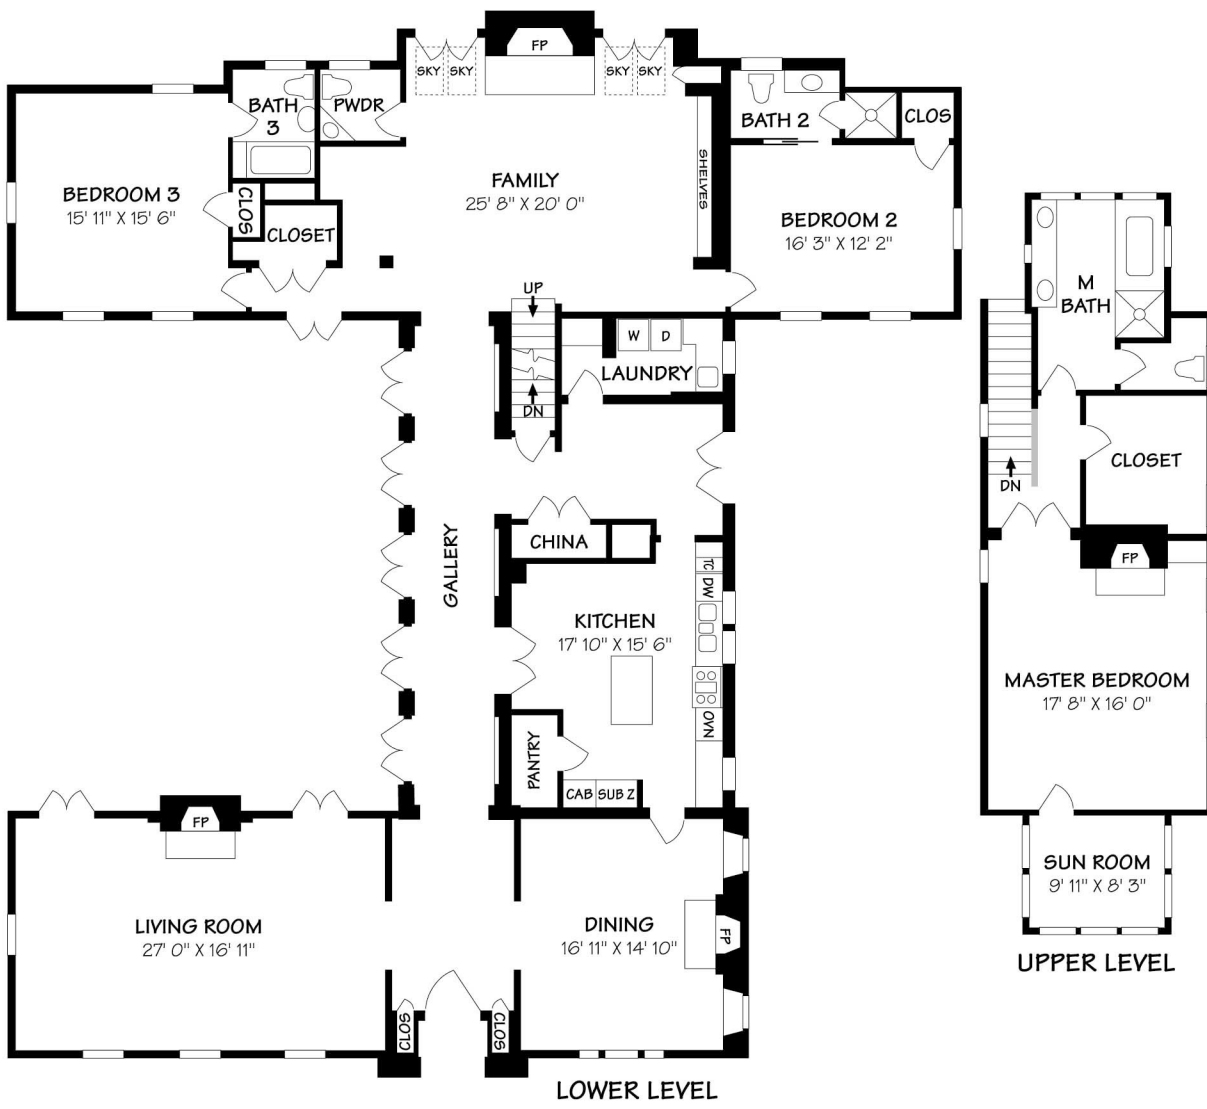

150 LA VEREDA
Residence ±3936 Square Feet
Guest House ±1284 Square Feet