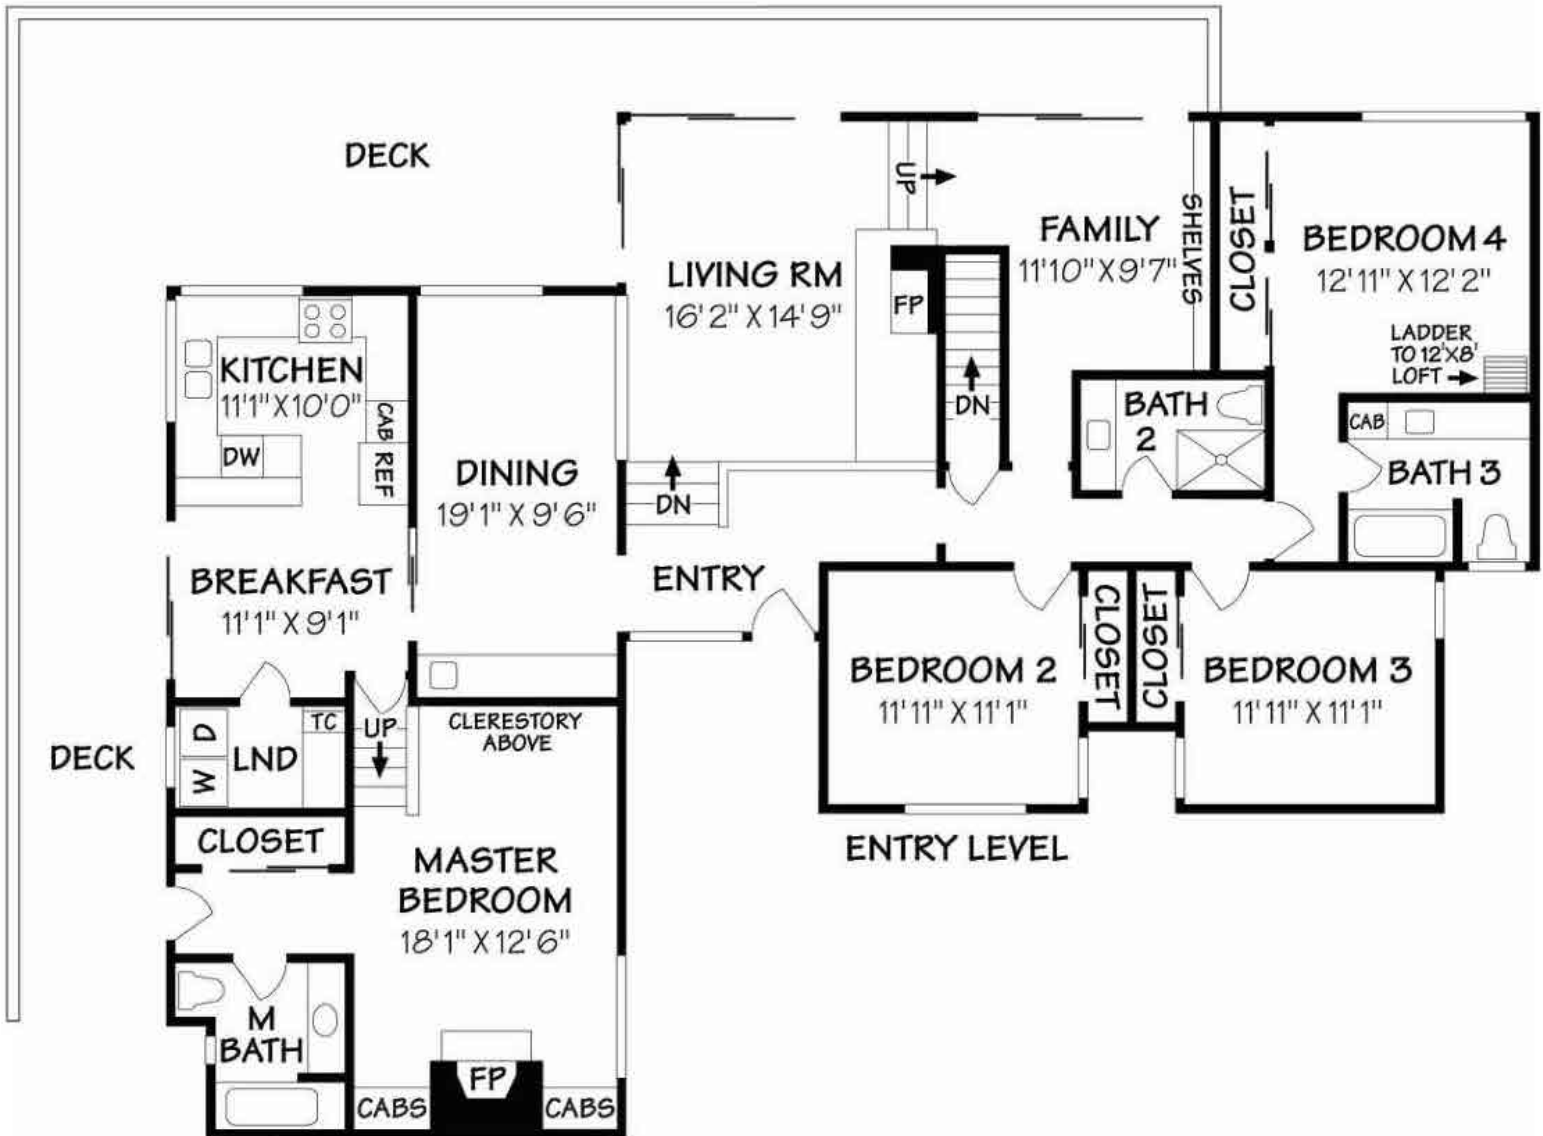

2000 SYCAMORE CANYON RD.

Residence ±2173 Square Feet

Garage ±602 Square Feet

Scale: 5 ft. 10 ft. 15 ft. 20 ft. 25 ft.

This information is compiled from sources deemed reliable but accuracy is not guaranteed.
David Heidelberger • Design & Graphics • 805-965-4857 • Santa Barbara

LOWER LEVEL

ENTRY LEVEL