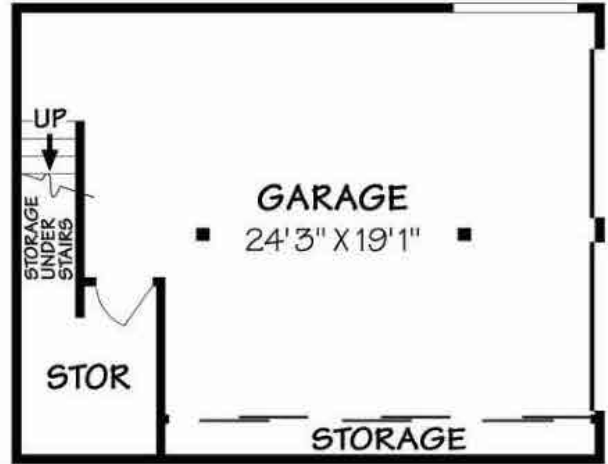

2000 SYCAMORE CANYON RD.

Residence ±2173 Square Feet

Garage ±602 Square Feet

Scale: 5 ft. 10 ft. 15 ft. 20 ft. 25 ft.

This information is compiled from sources deemed reliable but accuracy is not guaranteed.
David Heidelberger • Design & Graphics • 805-965-4857 • Santa Barbara

LOWER LEVEL

ENTRY LEVEL