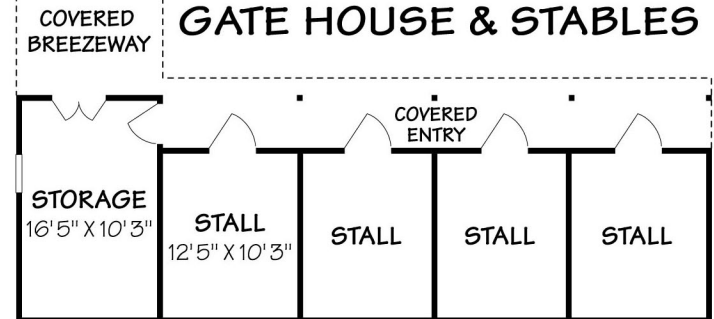

2475 BELLA VISTA DRIVE
 Residence ±3761 Square Feet
 Garage ±776 Square Feet
 Guest House ±1168 Square Feet
 Gate House & Stables ±955 Square Feet

Scale: 5 ft. 10 ft. 15 ft. 20 ft. 25 ft.
 This information is compiled from sources deemed reliable but accuracy is not guaranteed.
 David Heidelberg • Design & Graphics • 805-965-4857 • Santa Barbara

UPPER LEVEL

GUEST HOUSE

ENTRY LEVEL

GATE HOUSE
17' 8" X 10' 5"

GATE HOUSE & STABLES