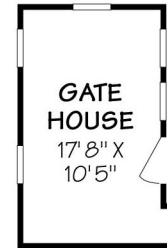

2475 BELLA VISTA DRIVE
 Residence ±3761 Square Feet
 Garage ±776 Square Feet
 Guest House ±1168 Square Feet
 Gate House & Stables ±955 Square Feet

Scale: 5 ft. 10 ft. 15 ft. 20 ft. 25 ft.
 This information is compiled from sources deemed reliable but accuracy is not guaranteed.
 David Heidelberg • Design & Graphics • 805-965-4857 • Santa Barbara

UPPER LEVEL

GUEST HOUSE

ENTRY LEVEL

GATE HOUSE
17' 8" X 10' 5"

GATE HOUSE & STABLES