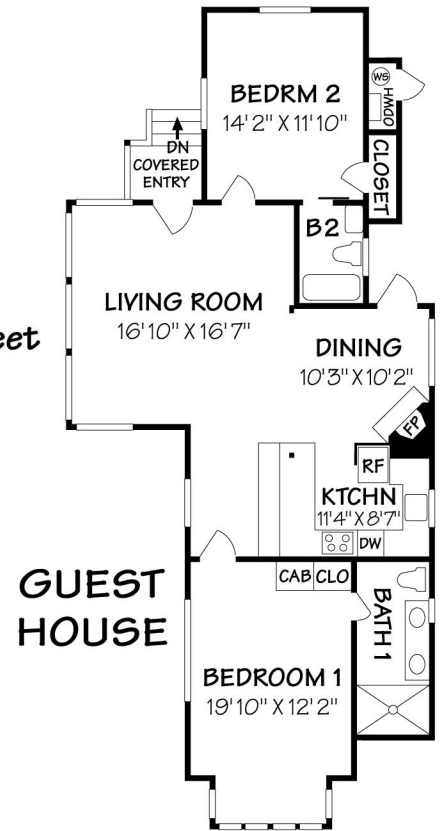

2475 BELLA VISTA DRIVE
 Residence ±3761 Square Feet
 Garage ±776 Square Feet
 Guest House ±1168 Square Feet
 Gate House & Stables ±955 Square Feet

Scale: 5 ft. 10 ft. 15 ft. 20 ft. 25 ft.
 This information is compiled from sources deemed reliable but accuracy is not guaranteed.
 David Heidelberg • Design & Graphics • 805-965-4857 • Santa Barbara

UPPER LEVEL

GUEST HOUSE

ENTRY LEVEL

GATE HOUSE
17' 8" X 10' 5"

GATE HOUSE & STABLES