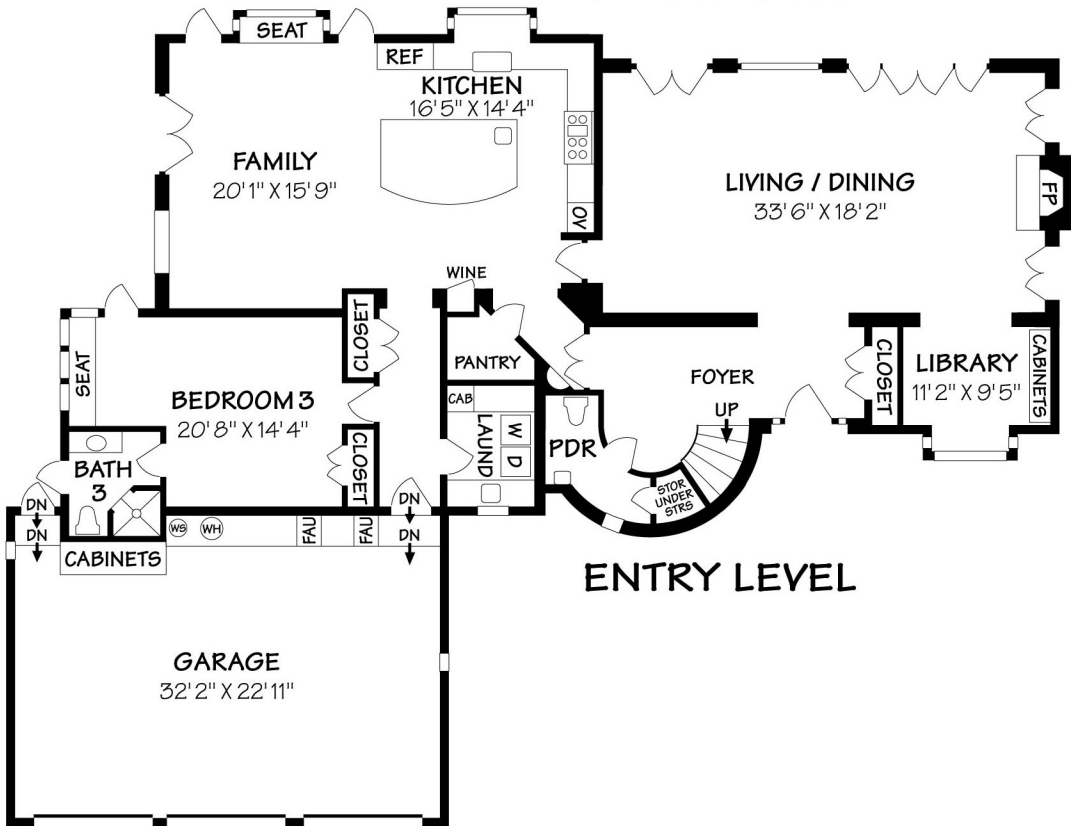

2475 BELLA VISTA DRIVE
 Residence ±3761 Square Feet
 Garage ±776 Square Feet
 Guest House ±1168 Square Feet
 Gate House & Stables ±955 Square Feet

Scale: 5 ft. 10 ft. 15 ft. 20 ft. 25 ft.
 This information is compiled from sources deemed reliable but accuracy is not guaranteed.
 David Heidelberg • Design & Graphics • 805-965-4857 • Santa Barbara

UPPER LEVEL

GUEST HOUSE

ENTRY LEVEL

GATE HOUSE
17' 8" X 10' 5"

GATE HOUSE & STABLES