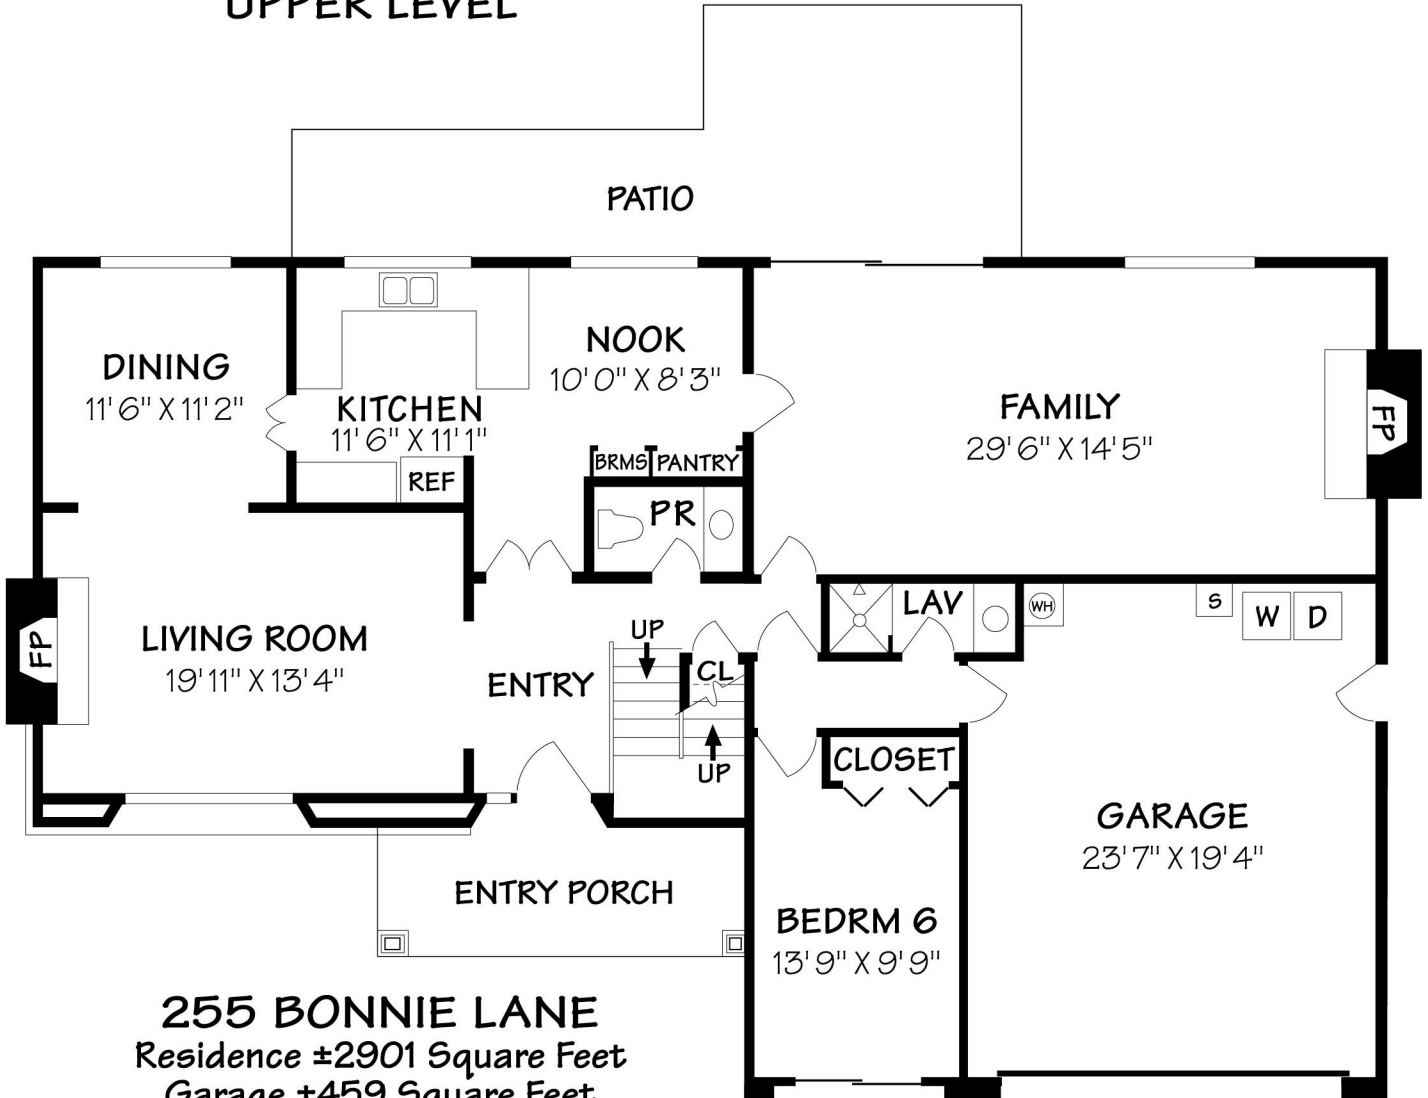

UPPER LEVEL

255 BONNIE LANE
 Residence ±2901 Square Feet
 Garage ±459 Square Feet

ENTRY LEVEL

Scale: 5 ft. 10 ft. 15 ft. 20 ft. 25 ft.

This information is compiled from sources deemed reliable but accuracy is not guaranteed.
 David Heidelberg • Design & Graphics • 805-965-4857 • Santa Barbara