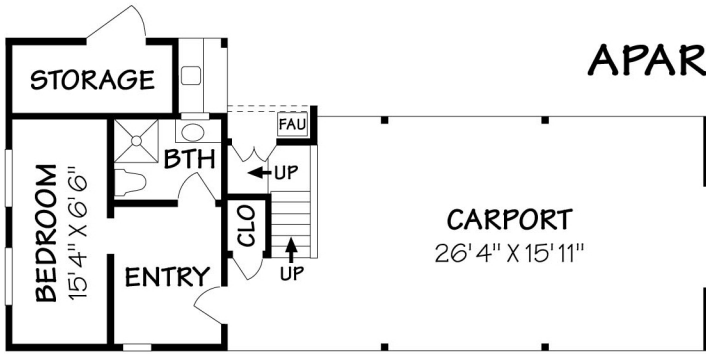

# APARTMENT

ENTRY LEVEL

UPPER LEVEL

RESIDENCE

**284 SANTA ROSA LANE**  
 Residence ±3594 Square Feet  
 Garage ±751 Square Feet  
 Apartment ±954 Square Feet

Scale: 5 ft. 10 ft. 15 ft. 20 ft. 25 ft.

This information is compiled from sources deemed reliable but accuracy is not guaranteed.  
 David Heidelberger • Design & Graphics • 805-965-4857 • Santa Barbara