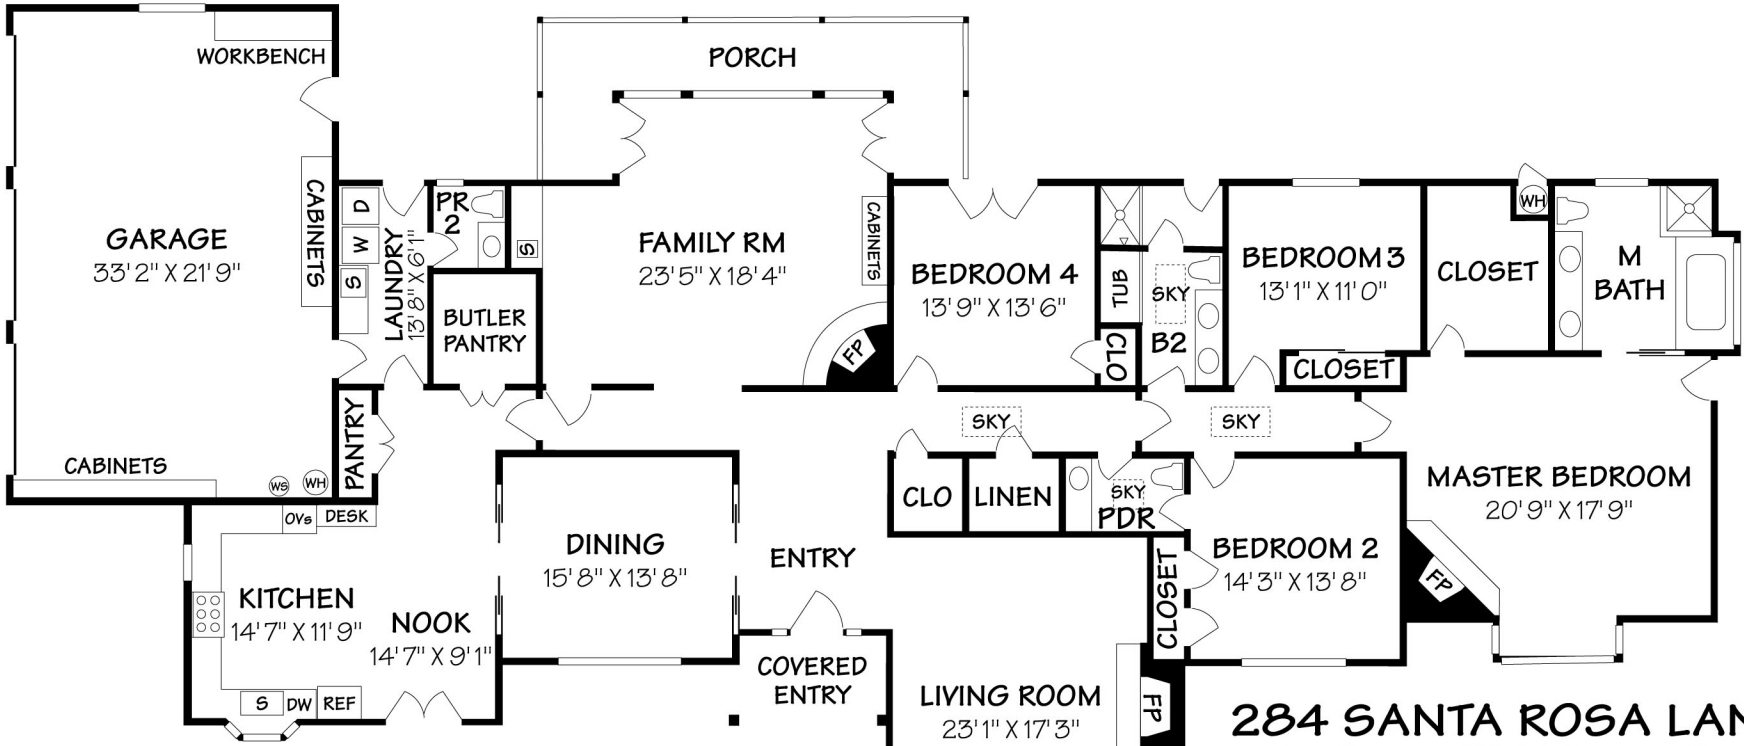

# APARTMENT

ENTRY LEVEL

UPPER LEVEL

RESIDENCE

**284 SANTA ROSA LANE**  
 Residence ±3594 Square Feet  
 Garage ±751 Square Feet  
 Apartment ±954 Square Feet

Scale: 5 ft. 10 ft. 15 ft. 20 ft. 25 ft.

This information is compiled from sources deemed reliable but accuracy is not guaranteed.  
 David Heidelberger • Design & Graphics • 805-965-4857 • Santa Barbara