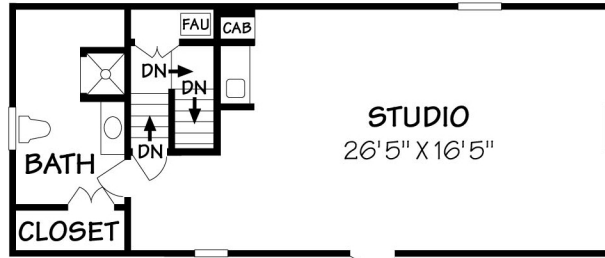

# APARTMENT

ENTRY LEVEL

UPPER LEVEL

RESIDENCE

**284 SANTA ROSA LANE**  
 Residence ±3594 Square Feet  
 Garage ±751 Square Feet  
 Apartment ±954 Square Feet

Scale: 5 ft. 10 ft. 15 ft. 20 ft. 25 ft.

This information is compiled from sources deemed reliable but accuracy is not guaranteed.  
 David Heidelberger • Design & Graphics • 805-965-4857 • Santa Barbara