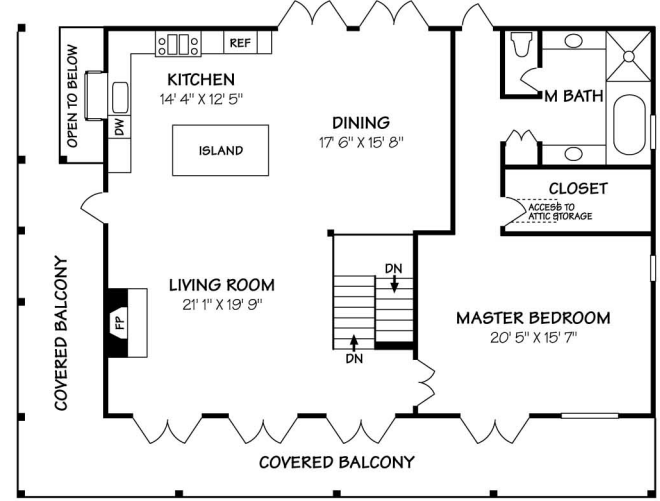

340 TORO CANYON ROAD

±3161 Square Feet - Residence

±1364 Square Feet - Guest House

Scale: 5 ft. 10 ft. 15 ft. 20 ft. 25 ft.

UPPER FLOOR