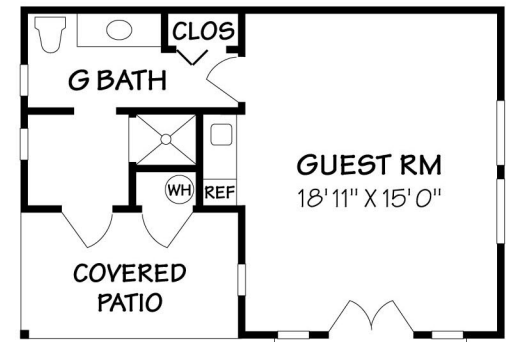

729 WOODLAND DRIVE
 Residence ±2547 Square Feet
 Garage ±883 Square Feet
 Guest House ±471 Square Feet

Scale: 5 ft. 10 ft. 15 ft. 20 ft. 25 ft.

This information is compiled from sources deemed reliable but accuracy is not guaranteed.
 David Heidelberg • Design & Graphics • 805-965-4857 • Santa Barbara

GUEST HOUSE