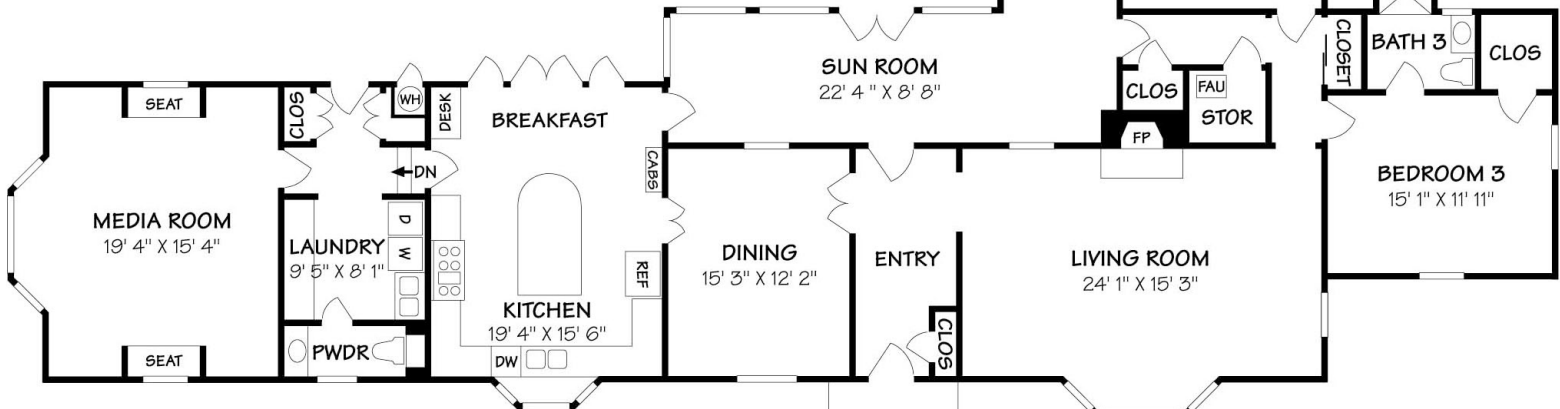

UPPER LEVEL

935 ARCADY ROAD
±3925 Square Feet

Scale: 5 ft. 10 ft. 15 ft. 20 ft. 25 ft.
 This information is compiled from sources deemed reliable but accuracy is not guaranteed.
 David Heidelberger • Design & Graphics • 805-965-4857 • Santa Barbara

LOWER LEVEL