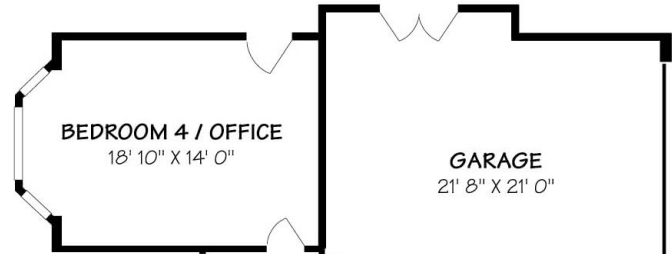

UPPER LEVEL

935 ARCADY ROAD
±3925 Square Feet

Scale: 5 ft. 10 ft. 15 ft. 20 ft. 25 ft.
 This information is compiled from sources deemed reliable but accuracy is not guaranteed.
 David Heidelberger • Design & Graphics • 805-965-4857 • Santa Barbara

LOWER LEVEL