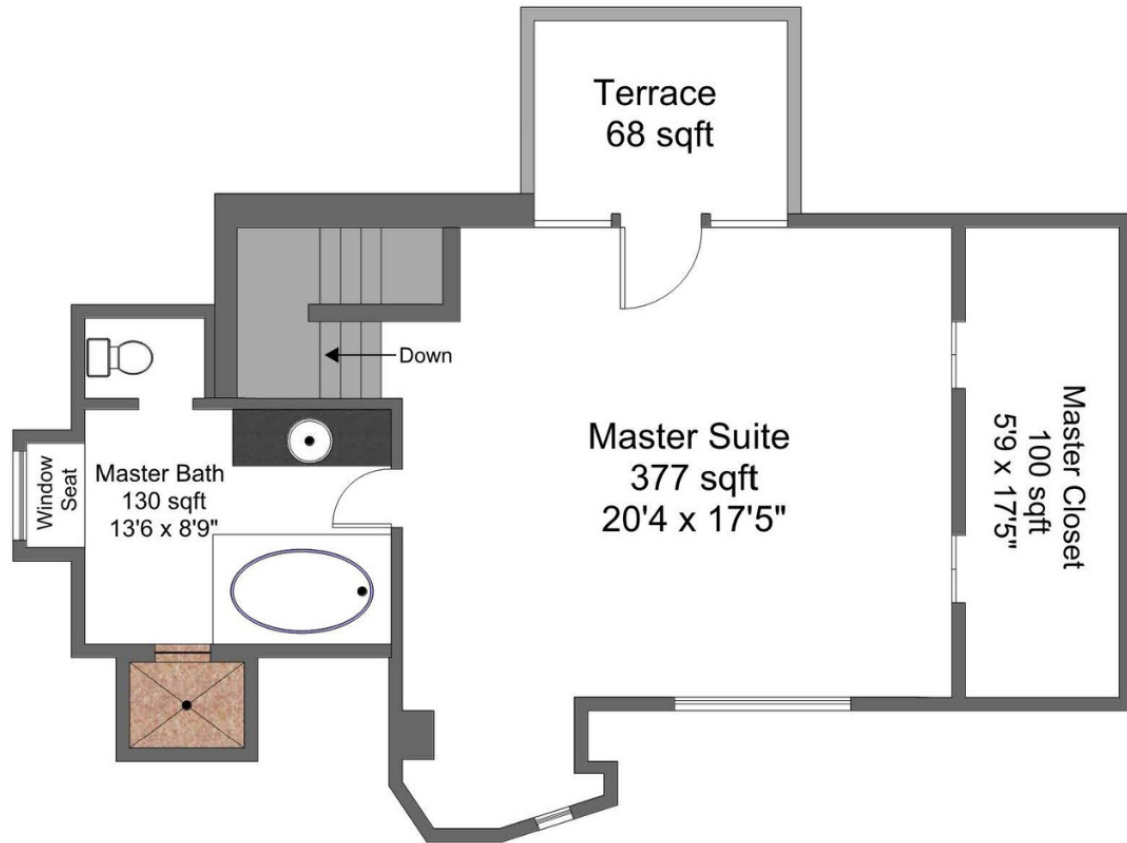

962 Isleta Dr. Santa Barbara. California

Entry Level gross square footage.....1831
 Upper Level gross square footage.....750
 Lower Level gross square footage.....455

Total Residence gross square footage.....3026

Garage net square footage.....386

Entry Level

ARMCS
 mark@armcs.biz
 805-448-1032
 Drawings are represented as accurate however no guarantee is made
 as to accuracy of any information. All measurements and square
 footages are approximate.

Lower Level

Upper Level