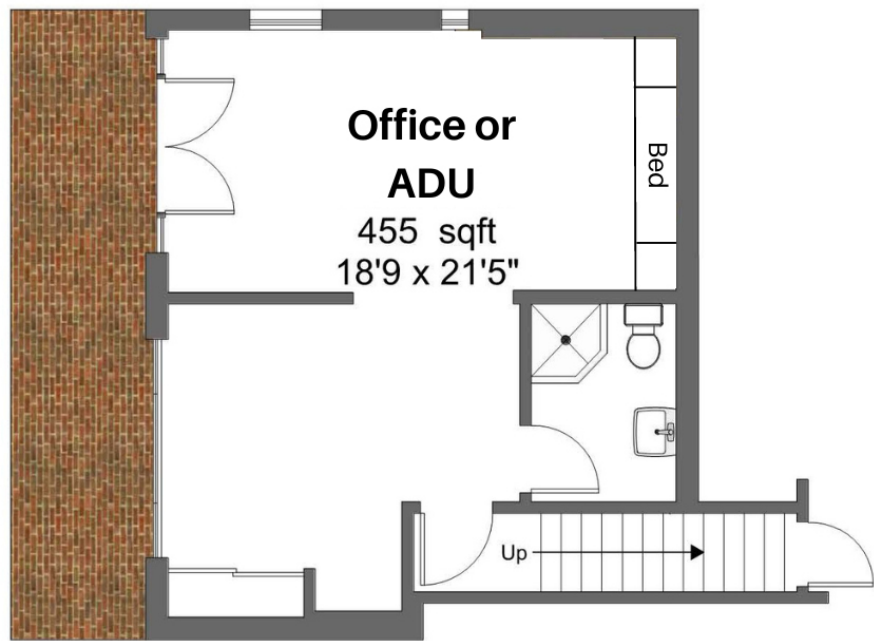

962 Isleta Dr. Santa Barbara. California

Entry Level gross square footage.....1831
 Upper Level gross square footage.....750
 Lower Level gross square footage.....455

Total Residence gross square footage.....3026

Garage net square footage.....386

Entry Level

ARMCS
 mark@armcs.biz
 805-448-1032
 Drawings are represented as accurate however no guarantee is made
 as to accuracy of any information. All measurements and square
 footages are approximate.

Lower Level

Upper Level